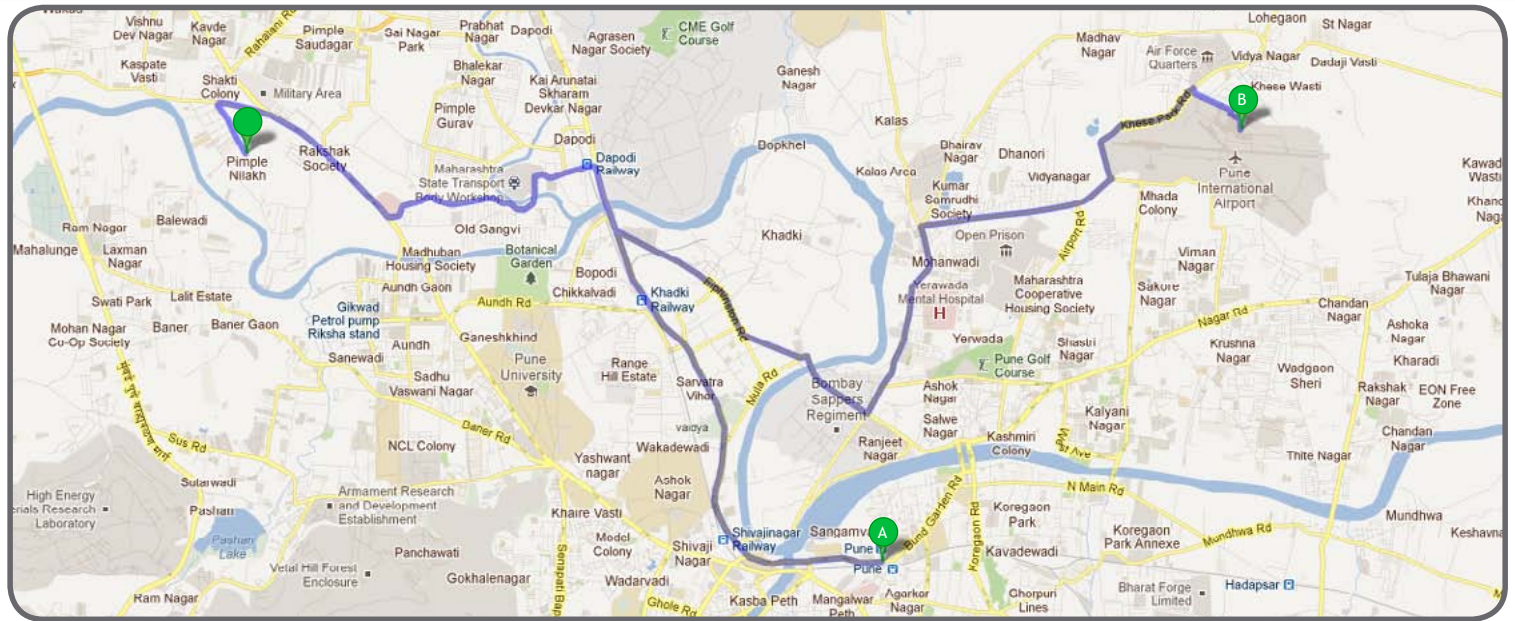

## HOW TO FIND US

### From Pune Railway Station (A)

Head towards RB Motilal Kennedy Rd west on Raja Bahadur Mill Rd/  
Wellesley Rd Pass by WDC  
Continue onto RB Motilal Kennedy Rd Pass by Dept. of Metallurgy (on  
the left)  
Turn right onto National Highway 4/NH 4 Pass by State Bank of India  
Turn left onto Sangam Rd Pass by Buddhist Temple  
At Gurunanak Shop, continue onto PWD Rd Pass by Hanuman And  
Shani Mandir  
Continue onto PWD Colony Rd  
Turn right onto Kalewadi Main Rd  
Slight left at Maheshgauri Clinic onto Wakad Rd  
Slight left Destination will be on the right

### From Pune Airport (B)

Head north  
Turn left  
Turn left toward Khese Park Rd  
Turn right toward Khese Park Rd  
Take the 1st left onto Khese Park Rd  
At the roundabout, take the 3rd exit  
Continue straight onto Vishrantwadi - Airport Rd Pass by Shree Insurance  
Services  
Continue onto Airport Rd Pass by Sushrut Hospital  
Turn left at Police Chowki onto Alandi Rd/St Gyaneshwar Rd  
Continue to follow St Gyaneshwar Rd Pass by Vishrantwadi Police Station  
Turn right onto Deccan College Rd/St Gyaneshwar Rd  
Continue to follow St Gyaneshwar Rd  
Continue onto Deccan College Rd/Mula Rd  
Turn right onto Elphinston Rd Pass by Sanjeevni Hospital  
At Gurudwara, continue onto Laxmanrao Kirloskar Rd  
Turn right onto National Highway 4/NH 4  
Turn left onto Sangam Rd  
At Gurunanak Shop, continue onto PWD Rd  
Pass by Hanuman And Shani Mandir  
Continue onto PWD Colony Rd  
Turn right onto Kalewadi Main Rd  
Slight left at Maheshgauri Clinic onto Wakad Rd  
Slight left Destination will be on the right