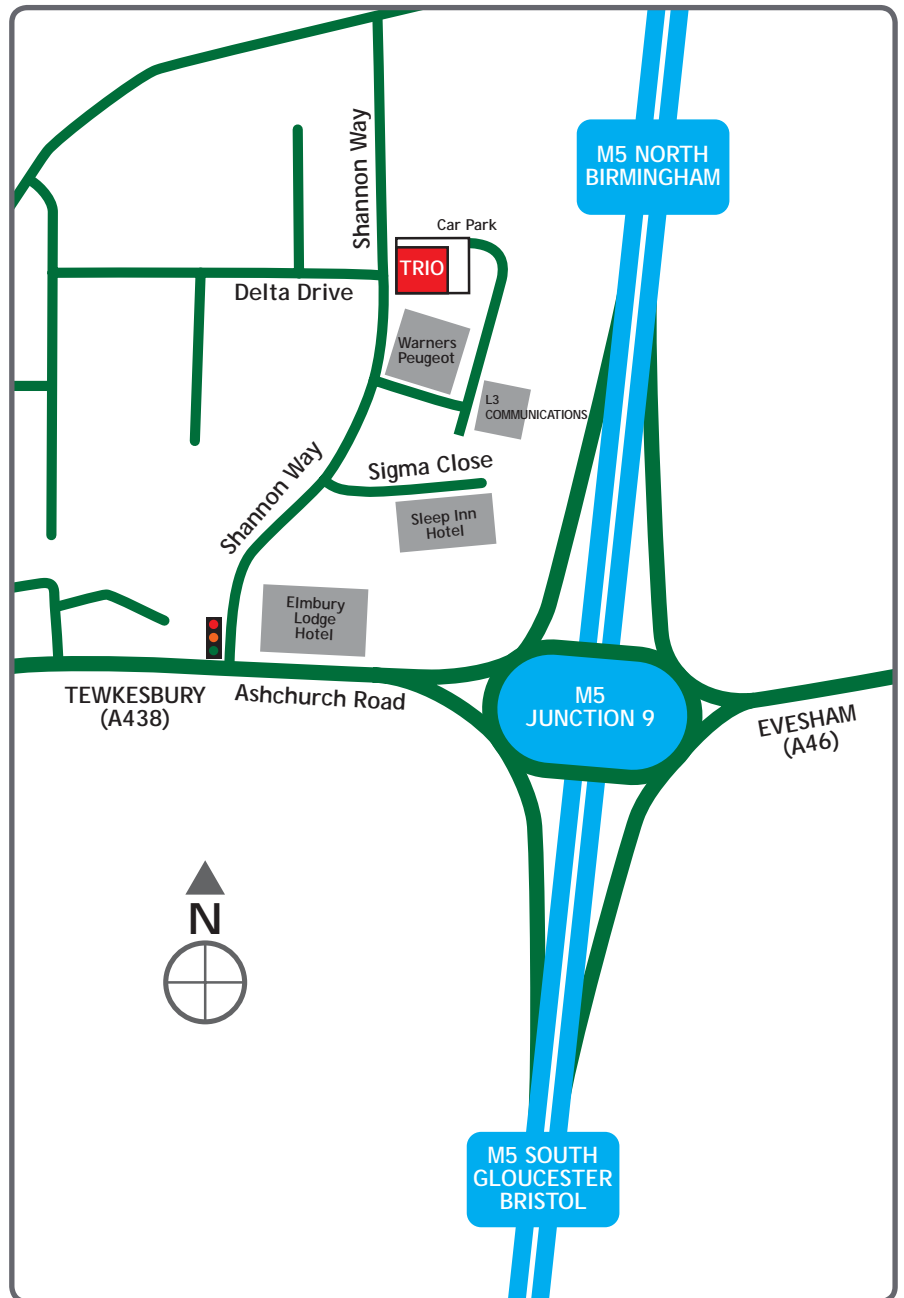

- Join M4 in West bound direction
- Leave M4 at Junction 15
- Take 3rd exit at roundabout onto A417 towards Swindon and Gloucester
- Join M5 Northbound direction at junction 11a
- Leave M5 at junction 9, signposted Tewkesbury
- Take first exit at roundabout onto Ashchurch Road (A438) signposted Tewkesbury
- Take right turn at traffic lights onto Shannon Way
- Take right turn at Warners Peugeot garage
- Take left turn at mini roundabout into Trio entrance and follow road to car park at rear of the building

From Birmingham Airport

- Join M42 in South West direction
- At Junction 3A keep in right hand lane to continue forward on M42 (signposted The South and West)
- At Junction 4A take right hand lanes onto M5 (signposted The South West, Worcester), then join the M5 motorway.
- Leave M5 at junction 9, sign posted Tewkesbury
- Take third exit at roundabout onto Ashchurch Road (A438) signed Tewkesbury
- Turn right at traffic lights onto Shannon Way
- Take right turn at Warners Peugeot garage
- Take left turn at mini roundabout into Trio entrance and follow road to car park at rear of the building