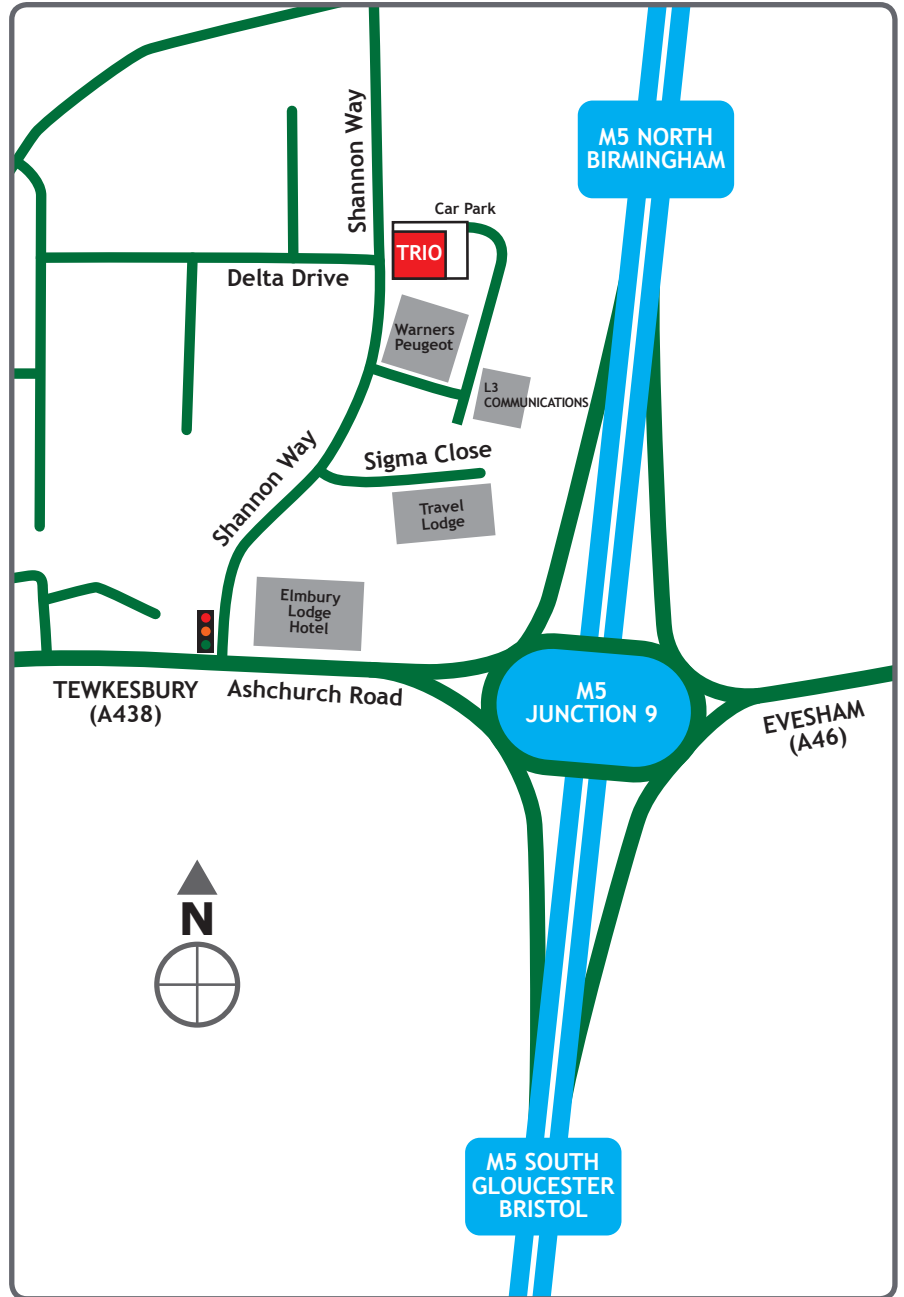

# HOW TO FIND US

## From Heathrow Airport

- Join M4 in West bound direction
- Leave M4 at Junction 15
- Take 3rd exit at roundabout onto A417 towards Swindon and Gloucester
- Join M5 Northbound direction at junction 11a
- Leave M5 at junction 9, signposted Tewkesbury
- Take first exit at roundabout onto Ashchurch Road (A438) signposted Tewkesbury
- Take right turn at traffic lights onto Shannon Way
- Take right turn at Warners Peugeot garage
- Take left turn at mini roundabout into Trio entrance and follow road to car park at rear of the building

## From Birmingham Airport

- Join M42 in South West direction
- At Junction 3A keep in right hand lane to continue forward on M42 (signposted The South and West)
- At Junction 4A take right hand lanes onto M5 (signposted The South West, Worcester), then join the M5 motorway.
- Leave M5 at junction 9, sign posted Tewkesbury
- Take third exit at roundabout onto Ashchurch Road (A438) signed Tewkesbury
- Turn right at traffic lights onto Shannon Way
- Take right turn at Warners Peugeot garage
- Take left turn at mini roundabout into Trio entrance and follow road to car park at rear of the building